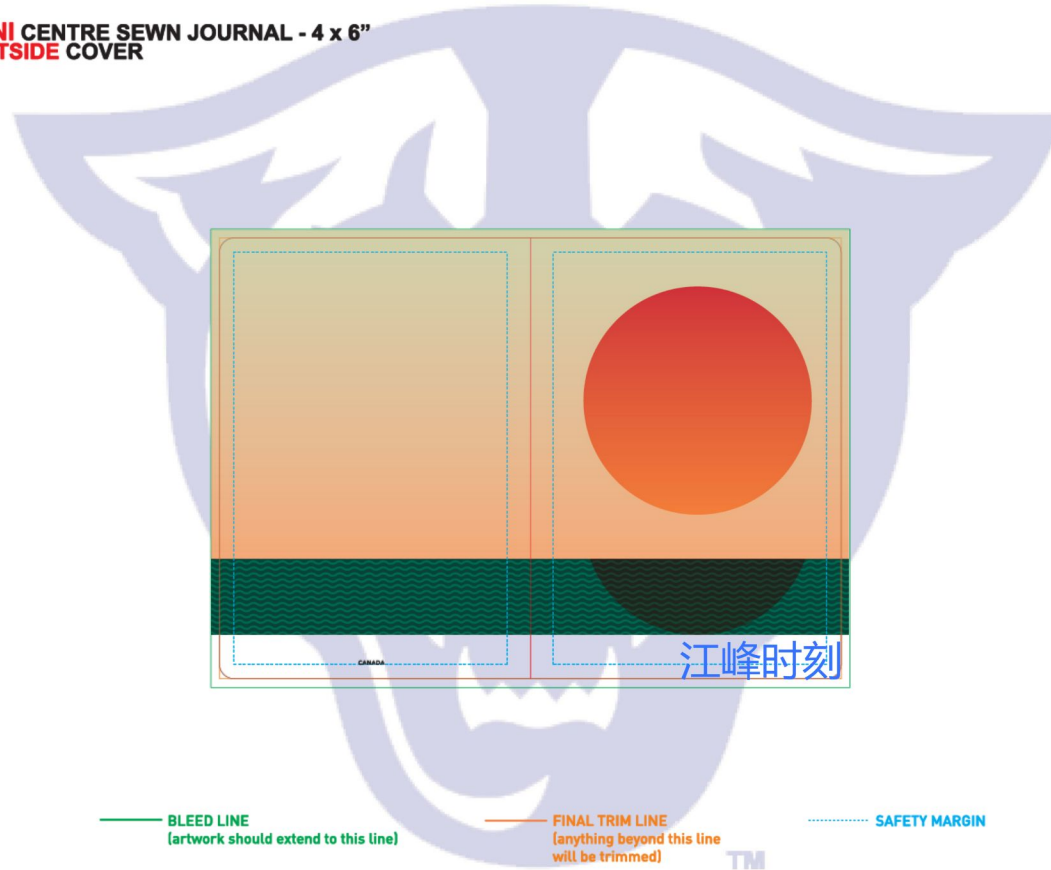

MINI CENTRE SEWN JOURNAL - 4 x 6"
OUTSIDE COVER

— BLEED LINE
(artwork should extend to this line)

— FINAL TRIM LINE
(anything beyond this line
will be trimmed)

..... SAFETY MARGIN

— FOLDS

TM

JTA

ENTERPRISES & PROMOTIONALS